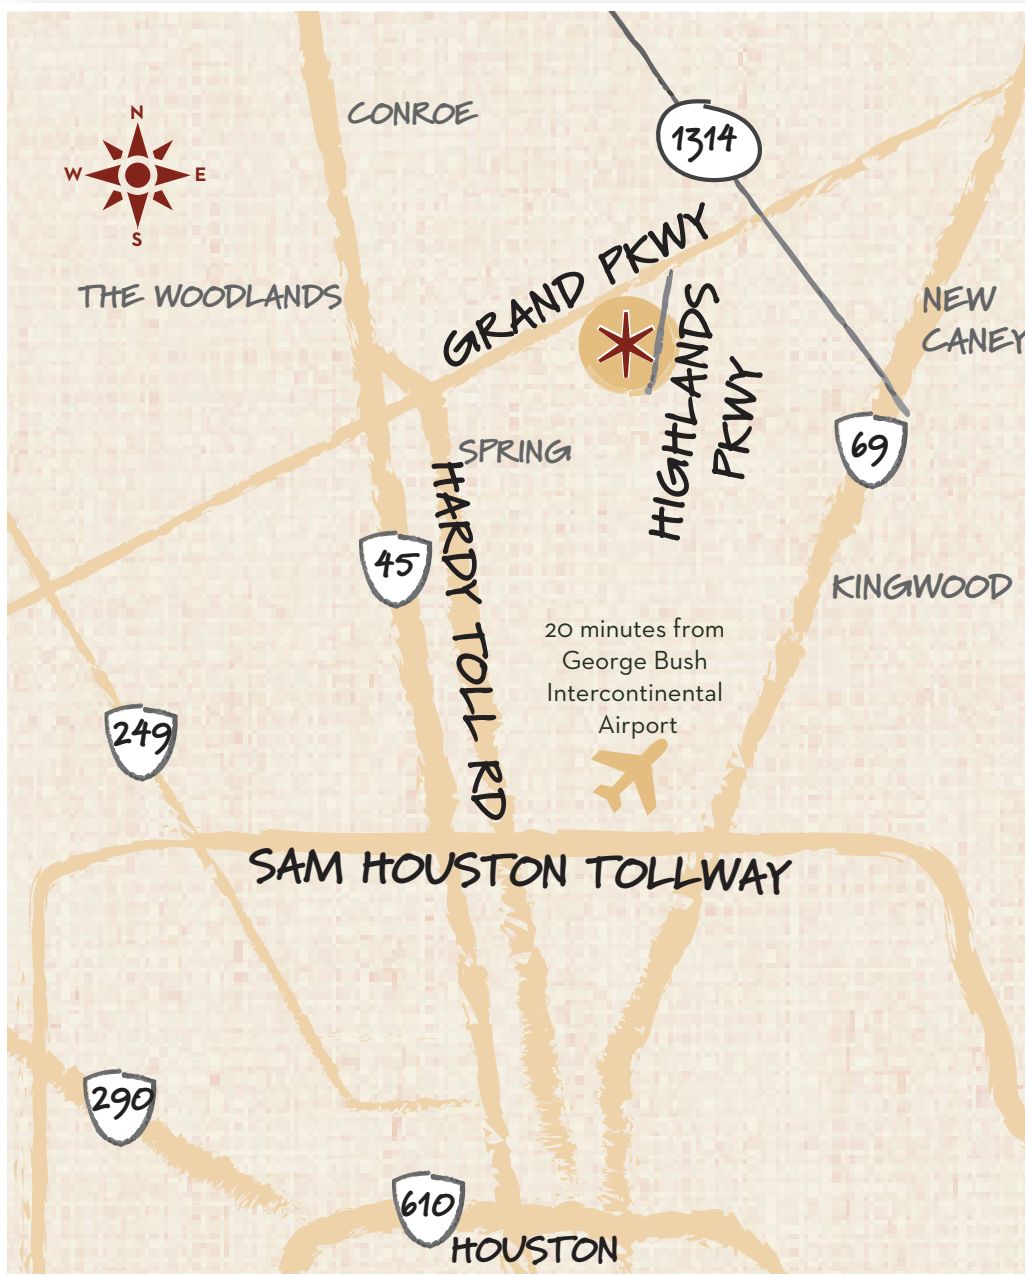

### FROM HOUSTON

Go north on I-45 or Hardy Toll Road  
Exit TX-99 E/Grand Parkway  
Turn right/go east on TX-99 E/  
Grand Parkway  
Exit Highlands Pkwy.  
Turn right on Highlands Pkwy.

### FROM THE WOODLANDS

Go south on I-45  
Turn left on TX-99 E/Grand Parkway  
Exit Highlands Pkwy.  
Turn right on Highlands Pkwy.

### FROM KINGWOOD (TOLL)

Go north on I-69/US-59 NN  
Exit 157B to TX-99 W/Grand Parkway  
Exit Highlands Pkwy.  
Turn left on Highlands Pkwy.

### FROM KINGWOOD (NO TOLL)

Go north on I-69/US-59 N  
Exit FM 1314  
Turn left on Cumberland Blvd.  
Continue to the roundabout that  
turns into Mirror Lake Circle

21875 ZION DR,  
PORTER, TX 77365

832.945.1616 | hello@thehighlands.com | 21875 Zion Dr, Porter, TX 77365